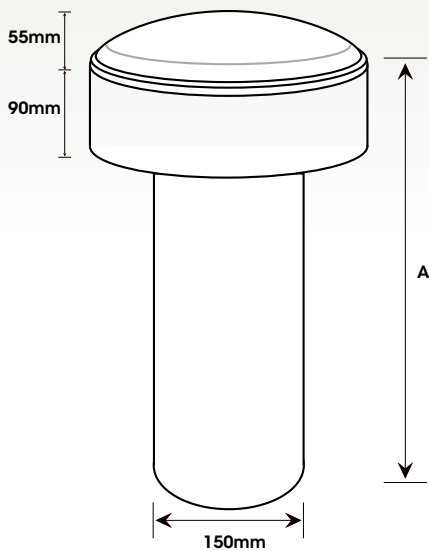

SHC Cap Length - Galvinised

Made in 0.4mm Galvanised Steel

Code	Width	Height (A)
SHCCPL6	150mm	600mm
SHCCPL9	150mm	900mm
SHCCPL12	150mm	1200mm

www.formacs.com.au

info@formacs.com.au
Ph 9271 7279 Fax 9271 7625
Unit 2, 155 Beachboro Rd, Bayswater WA 6053