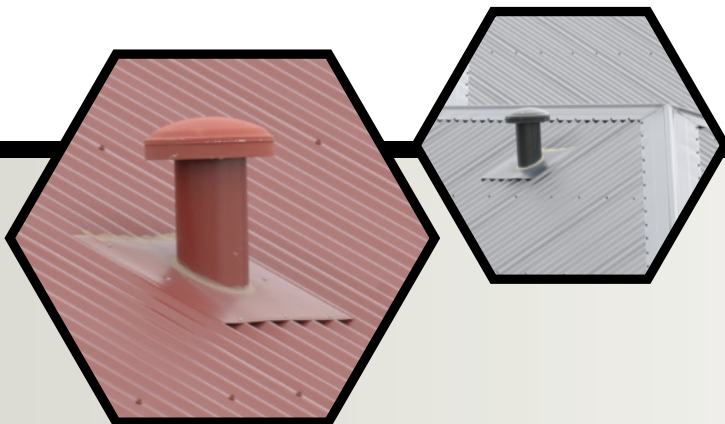

SHC Cap Length - Galvinised

Made in 0.4mm Galvanised Steel

Code	Width	Height (A)
SHCCPL6	150mm	600mm
SHCCPL9	150mm	900mm
SHCCPL12	150mm	1200mm

www.formacs.com.au

info@formacs.com.au
Ph 9271 7279 Fax 9271 7625
Unit 2, 155 Beachboro Rd, Bayswater WA 6053